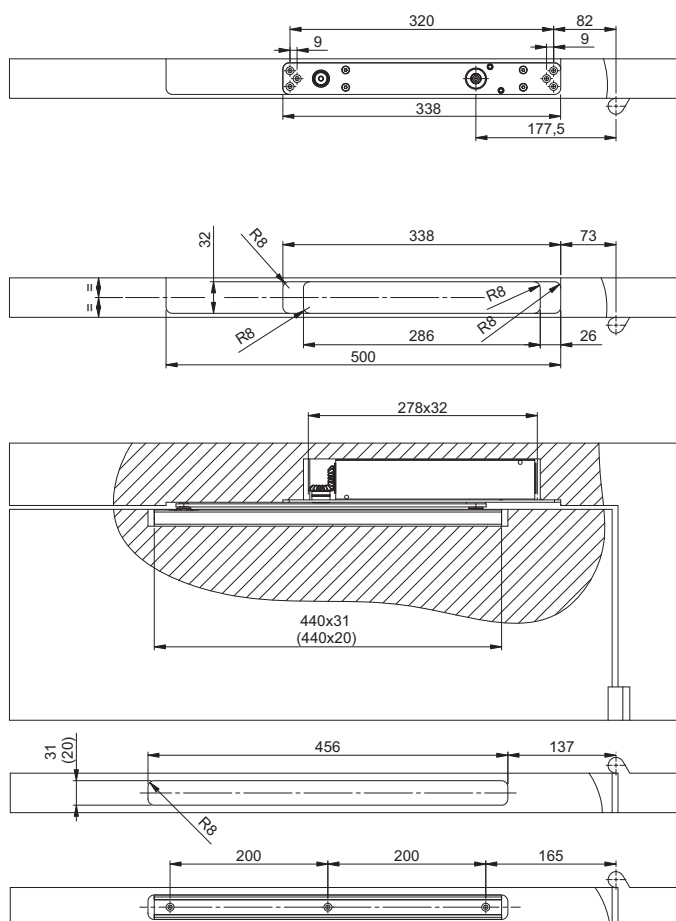

ASSA ABLOY

Assa Abloy Oy
 P.O. Box 108
 80101 Joensuu
 FINLAND
 Tel.: +358-20 599 2501
 Fax: +358-20 599 2209

www.assaabloy.com

Metal Doors: frame installation

Timber Doors: frame installation

- = with standard concealed door closer
- * = version with 4 mm spindle extension
- ** = version with 8 mm spindle extension