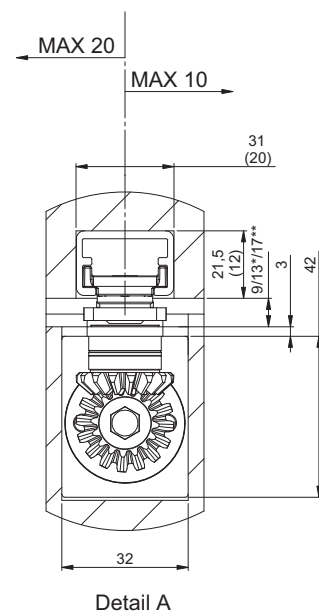

Metal Doors: door installation

Timber Doors: door installation

= with standard concealed door closer
 * = version with 4 mm spindle extension
 ** = version with 8 mm spindle extension

ASSA ABLOY is the global leader in door opening solutions, dedicated to satisfying end-user needs for security, safety and convenience.