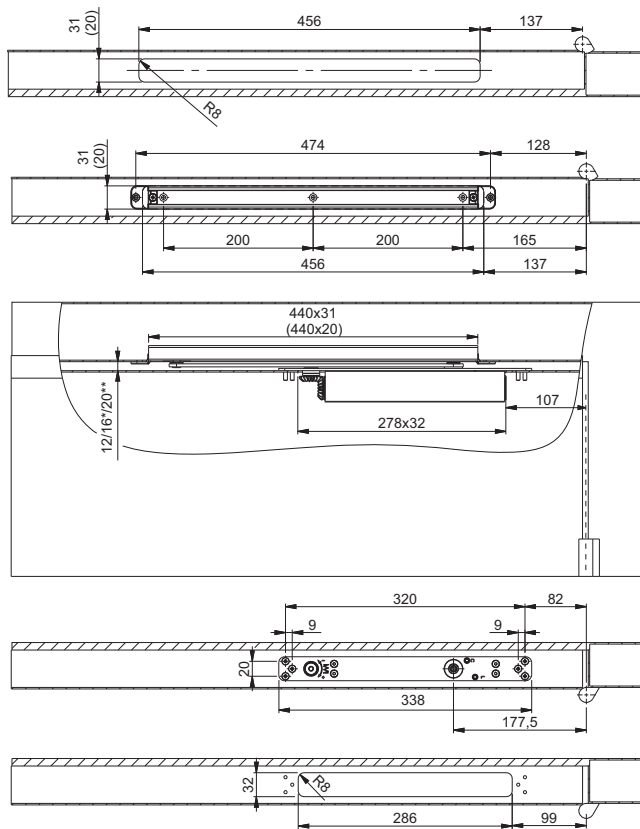

Metal Doors: door installation

Timber Doors: door installation

= with standard concealed door closer
 * = version with 4 mm spindle extension
 ** = version with 8 mm spindle extension

ASSA ABLOY is the global leader in door opening solutions, dedicated to satisfying end-user needs for security, safety and convenience.