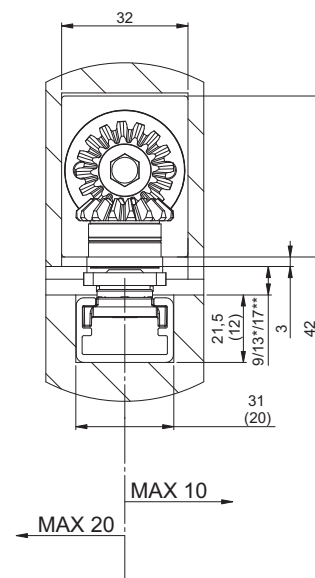

ASSA ABLOY

Assa Abloy Oy
 P.O. Box 108
 80101 Joensuu
 FINLAND
 Tel.: +358-20 599 2501
 Fax: +358-20 599 2209

www.assaabloy.com

Metal Doors: frame installation

Timber Doors: frame installation

- = with standard concealed door closer
- * = version with 4 mm spindle extension
- ** = version with 8 mm spindle extension