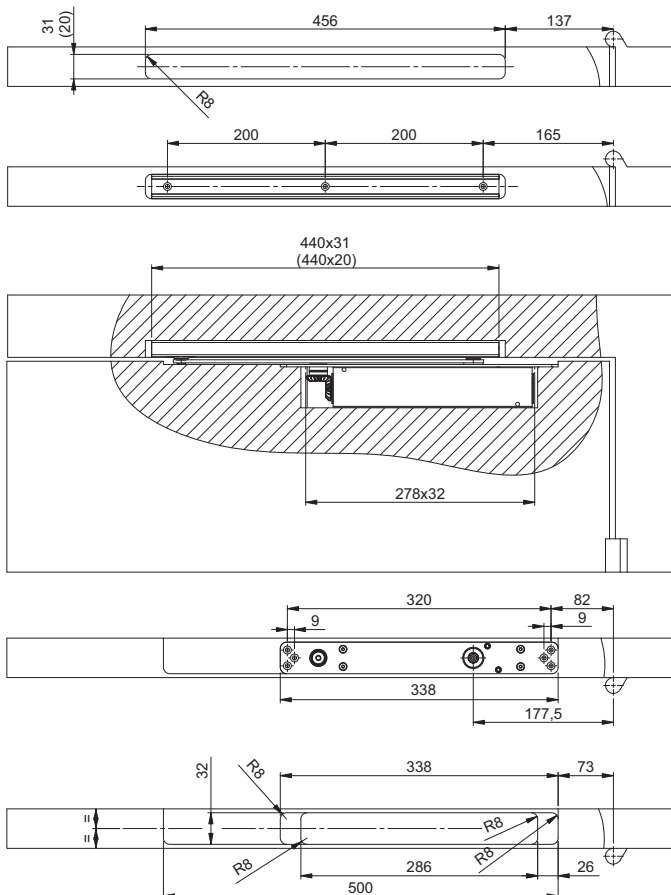

Metal Doors: door installation

Timber Doors: door installation

= with standard concealed door closer
 * = version with 4 mm spindle extension
 ** = version with 8 mm spindle extension

ASSA ABLOY is the global leader in door opening solutions, dedicated to satisfying end-user needs for security, safety and convenience.