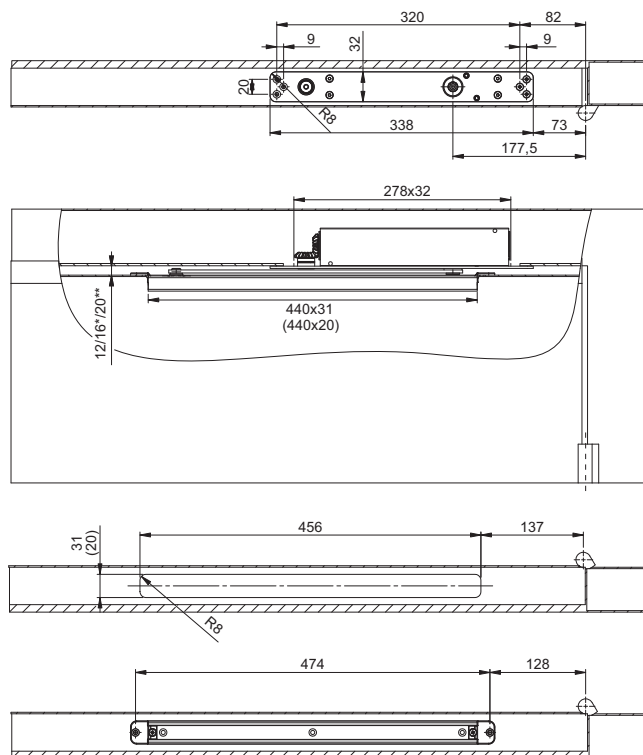

Metal Doors: frame installation