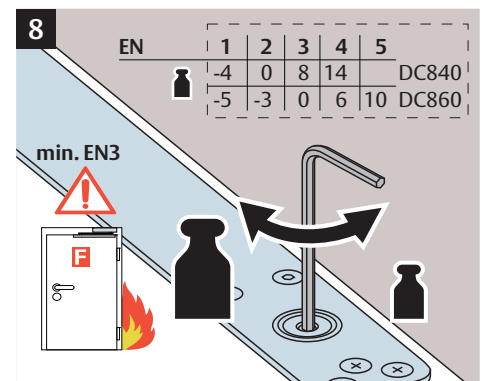

DC860/ DC840 Installation Instructions

ASSA ABLOY

DC860/ DC840

G893

G892

ASSA ABLOY is the global leader in door opening solutions, dedicated to satisfying end-user needs for security, safety and convenience.