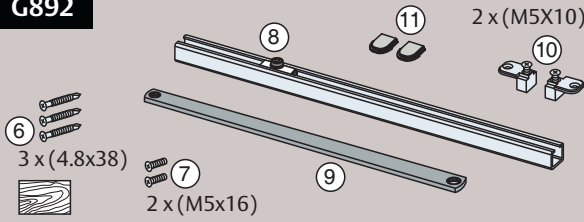

DC860/ DC840 Installation Instructions

ASSA ABLOY

DC860/ DC840

G893

G892

ASSA ABLOY is the global leader in door opening solutions, dedicated to satisfying end-user needs for security, safety and convenience.