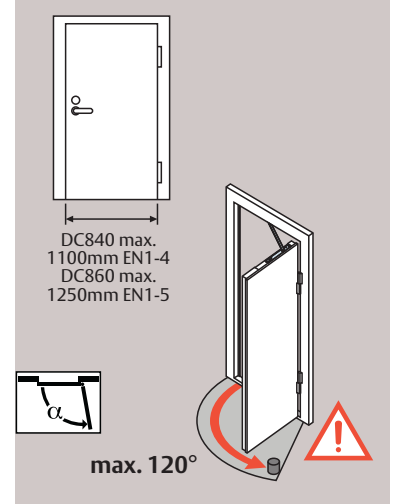

DC860/ DC840 Installation Instructions

ASSA ABLOY

DC860/ DC840

G893

G892

ASSA ABLOY is the global leader in door opening solutions, dedicated to satisfying end-user needs for security, safety and convenience.