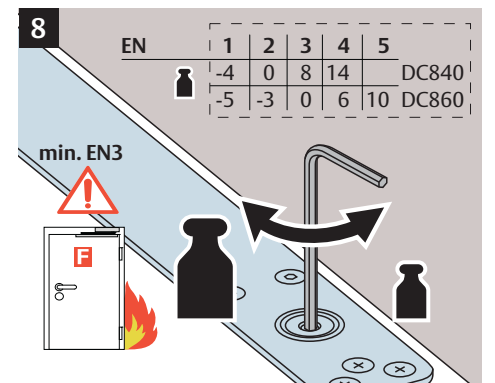

DC860/ DC840 Installation Instructions

ASSA ABLOY

DC860/ DC840

G893

G892

ASSA ABLOY is the global leader in door opening solutions, dedicated to satisfying end-user needs for security, safety and convenience.